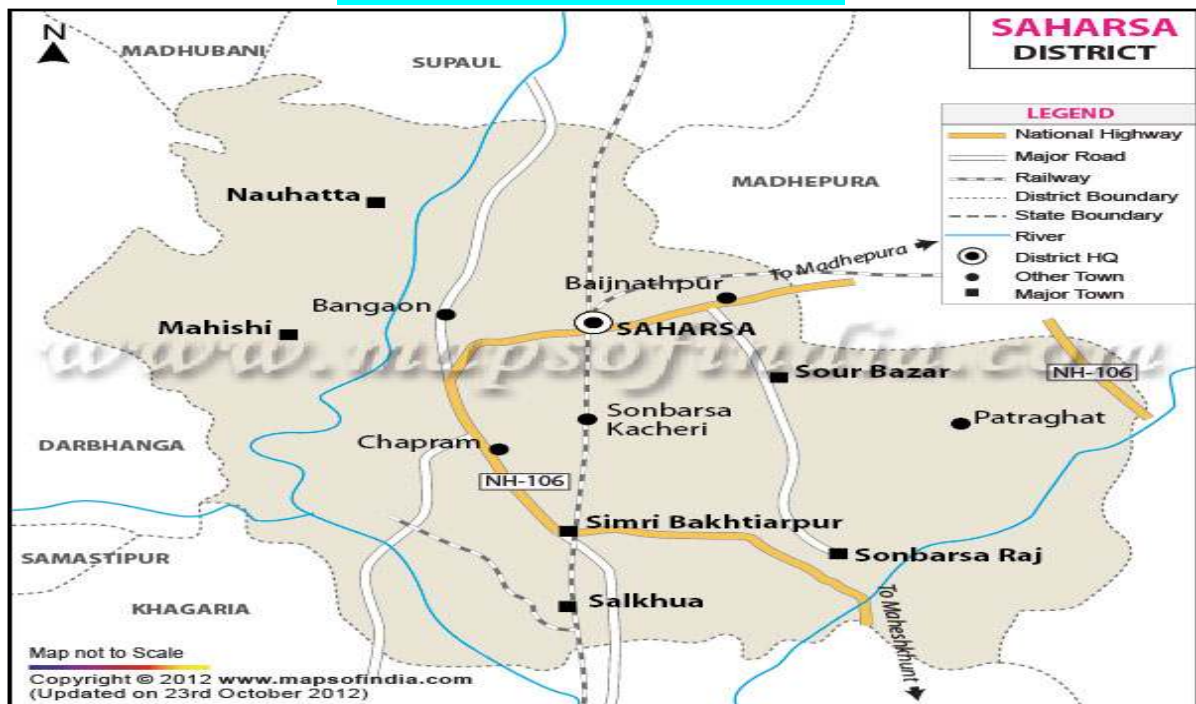

NLM Entry Meeting with concerned officials; NLM interacting with PRI & Scheme' Beneficiaries

Plantation under MGNREGA; Good Quality PMAY-G House Constructed

Monitoring Report by

NATURAL RESOURCES INDIA FOUNDATION (NRIF)

NLM Code: ISDL435020

NEW DELHI

BIHAR STATE: DISTRICT-WISE MAP
DISTRICT, SAHARSA SELECTED

DISTRICT SAHARSA MAP

National Level Monitoring the Programmes of MoRD, MoPR, GoI,
During 2019-20 (Phase-I) in Saharsa District (Bihar)